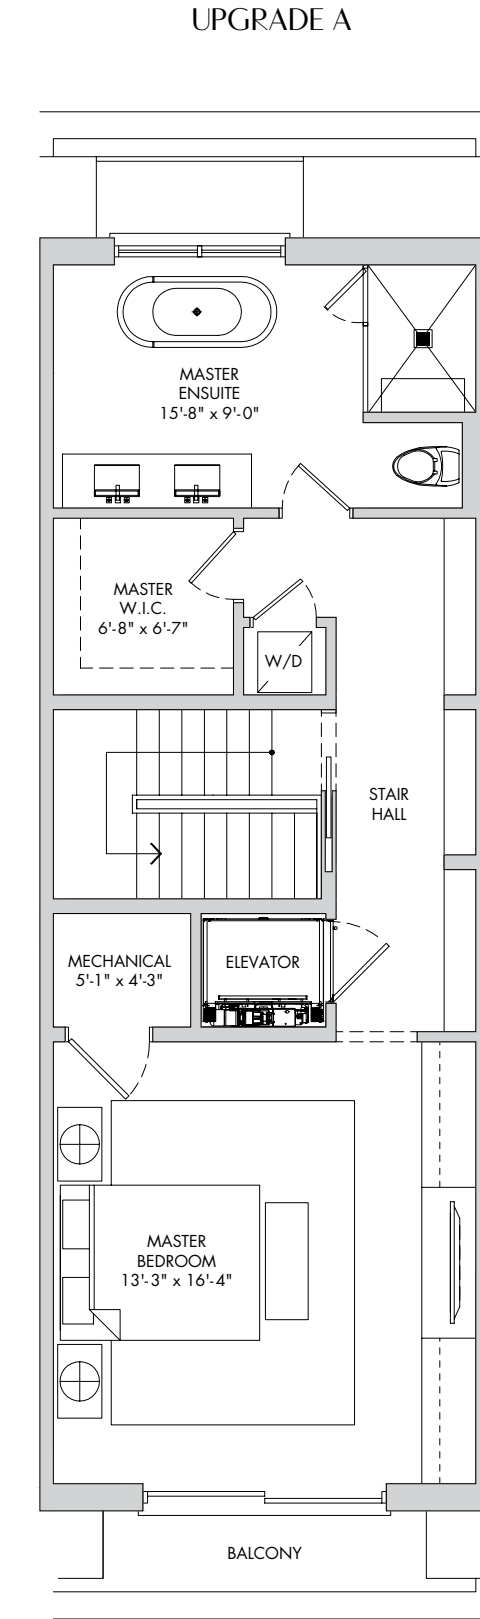

TC-01

3,553 SQ.FT.

4 Bedrooms 4 Full Bathrooms 1 Powder Room 2 Laundry Rooms (Optional)

All figures, sizes, specifications and information are subject to change without notice. E.&O.E. All areas and stated dimensions are approximate. Actual usable floor space, living area, balcony/terrace area and square footage may vary from stated floor area.