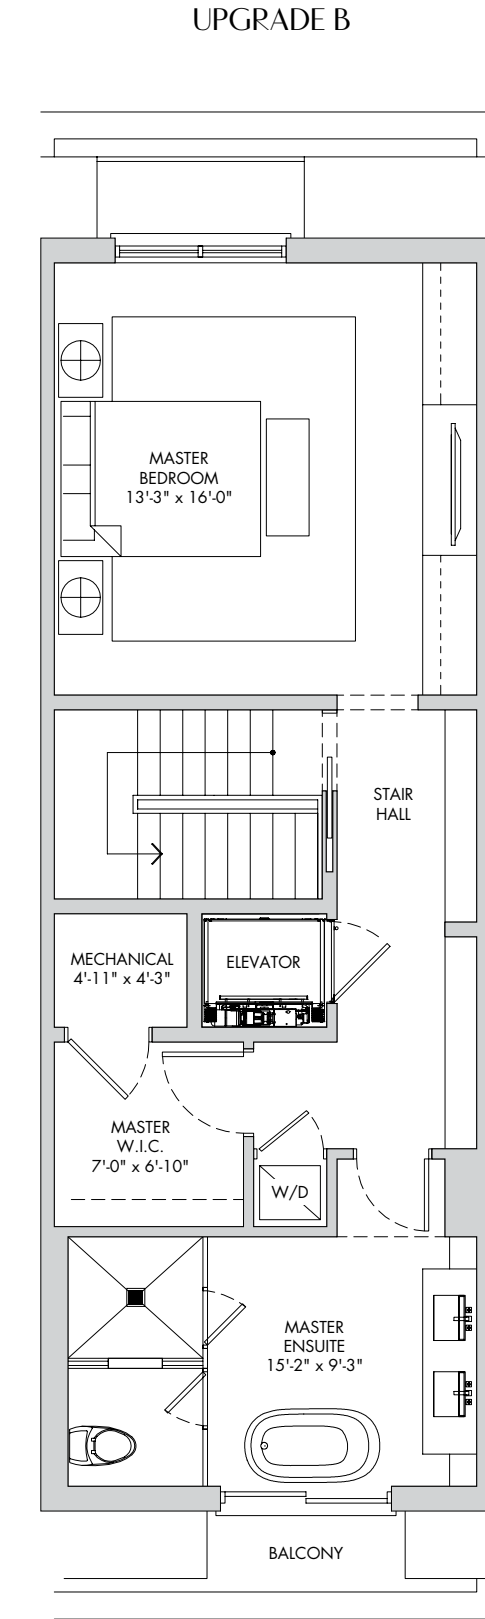

TC-01

3,553 SQ.FT.

4 Bedrooms 4 Full Bathrooms 1 Powder Room 2 Laundry Rooms (Optional)

All figures, sizes, specifications and information are subject to change without notice. E.&O.E. All areas and stated dimensions are approximate. Actual usable floor space, living area, balcony/terrace area and square footage may vary from stated floor area.