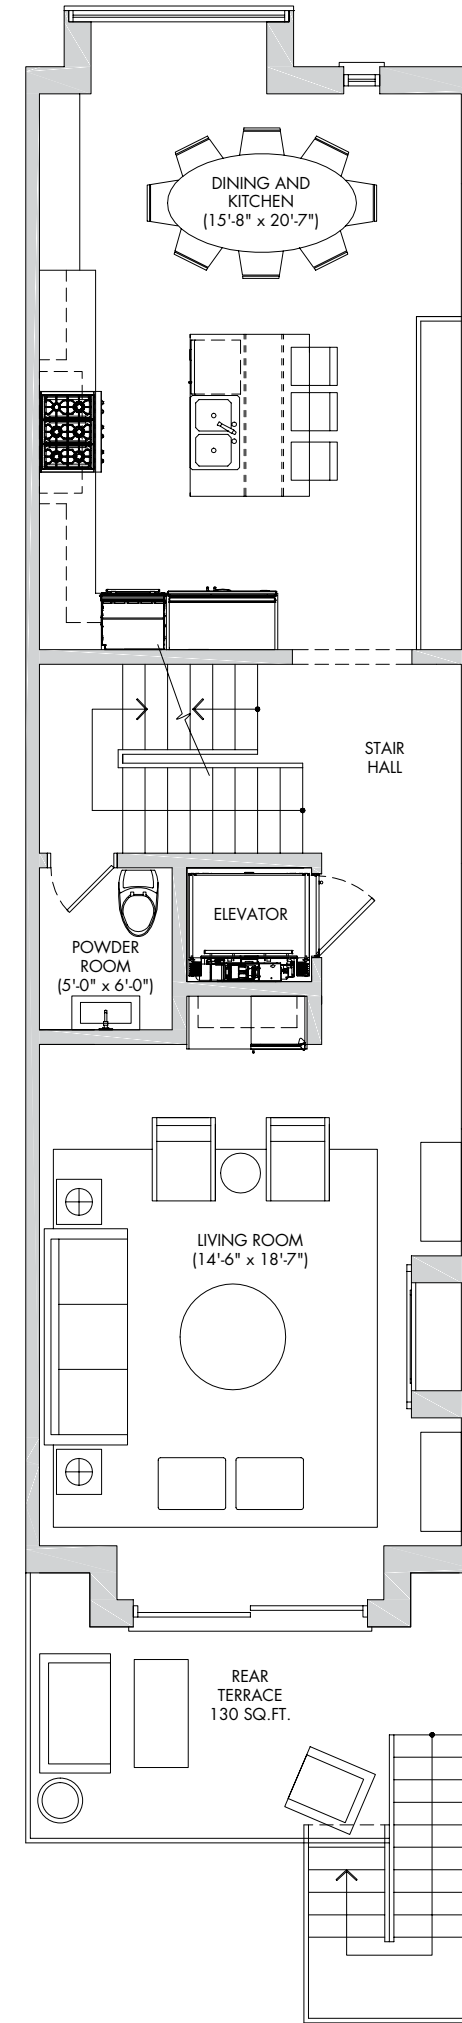

# TC-04

## 3,439 SQ.FT.

4 Bedrooms 4 Full Bathrooms 1 Powder Room 2 Laundry Rooms (Optional)

LOWER LEVEL. 720 SQ.FT.

GROUND FLOOR. 973 SQ.FT.

SECOND FLOOR. 949 SQ.FT.

THIRD FLOOR. 797 SQ.FT.

THIRD FLOOR. 797 SQ.FT.

THIRD FLOOR. 797 SQ.FT.